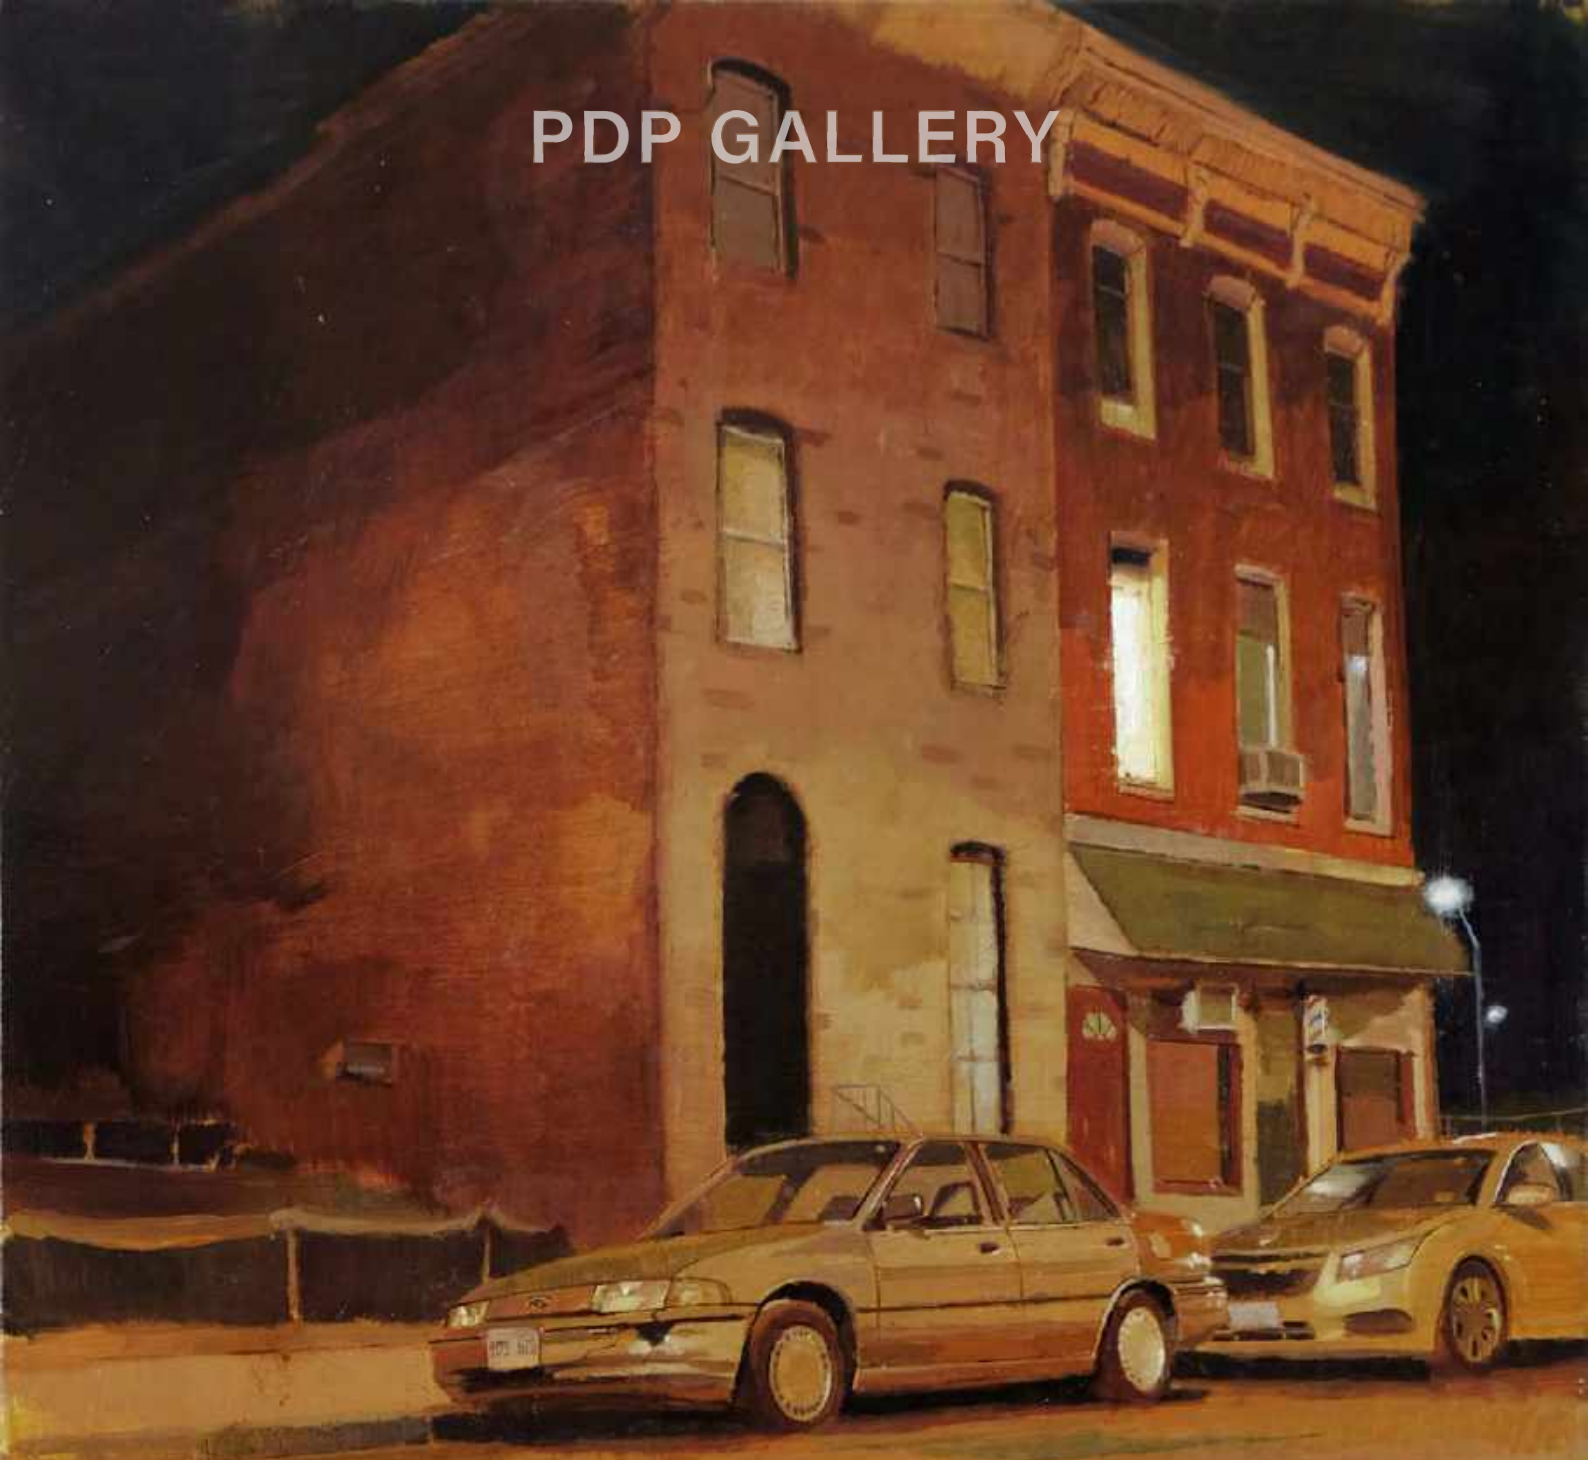

PDP GALLERY

INIGO SESMA

2020

promised land

INIGO SESMA

1107 Greenmount

oil on wood

84,5 x 122 cm / 33 x 48 in

2020

\$ 6.200

INIGO SESMA

Allen

oil on wood

70 x 101 cm / 27,5 x 38 in

2020

\$ 5.400